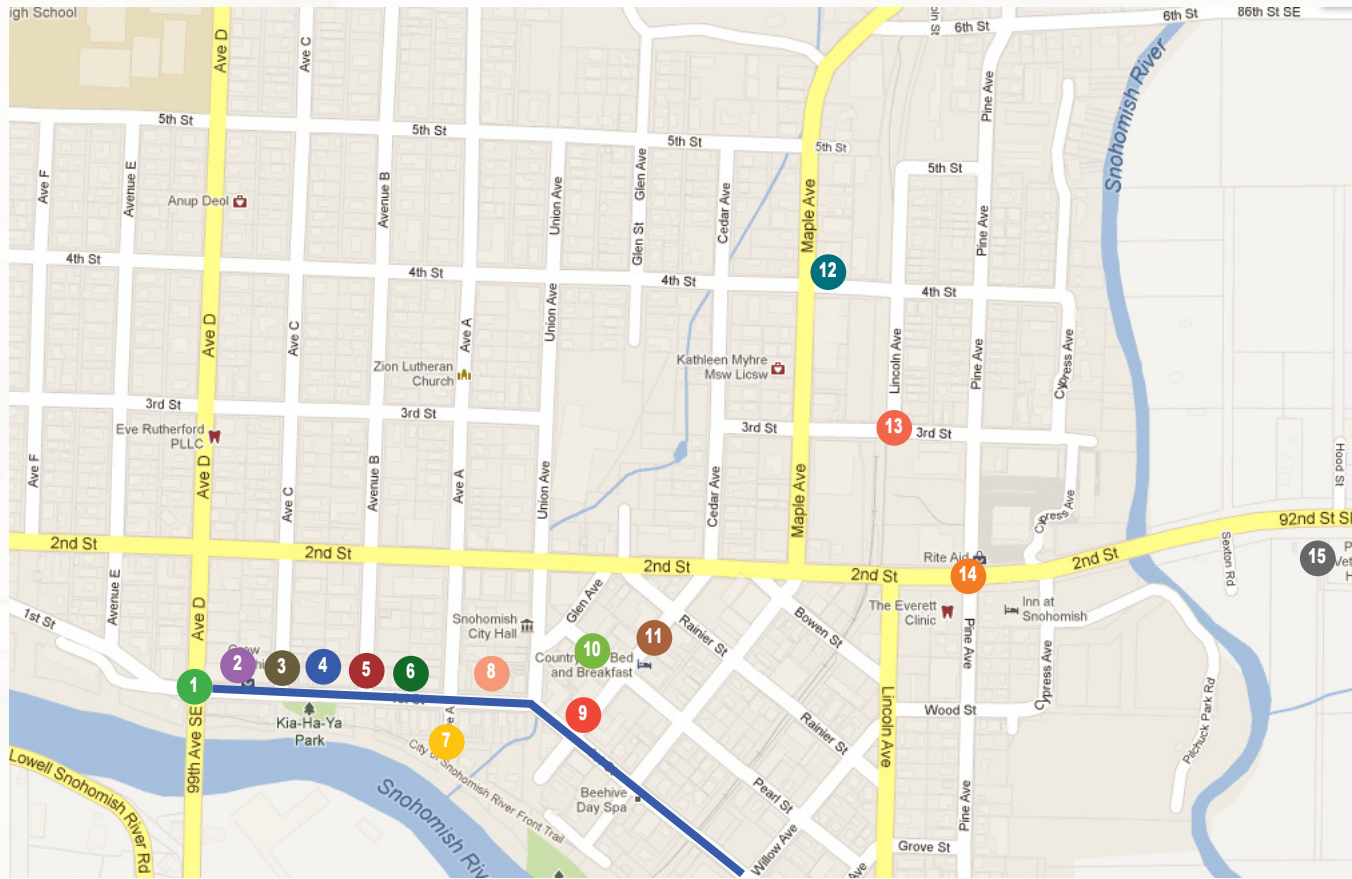

Saturday Stops:

Carnival Harvey Field
Visitor Center Ave D
167 Lincoln – BBQ Competition
506 4th – Senior Ctr for Bingo
Salmon bbq Hill Park, 1610 Park Ave – return to Carnival at Harvey Field

Sunday Stops:

Carnival Harvey Field
Visitor Center Ave D
167 Lincoln – BBQ Competition
Salmon bbq Hill Park, 1610 Park Ave
Snohomish Station for Car Show – return to Carnival Harvey Field

A Youth Mild but Wild Mud Run
Balloon Glow

B Volleyball Tournament
Carnival
Skydiving Demonstrations
Fly a Flight Simulator
Airplane Rides
Introductory Flights
Airport Tours

C Frogstastic Kids Fair
Firefighters Pancake Feed
Custom & Classic Cars Show

D Salmon BBQ

1 Visitors Center
Kids Parade
Grand Parade – goes to Willow

2 Firefighters Waterball

3 Kids Sawdust Treasure Hunt

4 Baby Crawl
Bed Races

5 Frog Jumping Contest

6 Cherry Pit & Watermelon Seed Spitting Contest

7 Local Liquid Arts Beer & Wine Garden
Main Stage Music
Food Court

8 Ice Cream Eating Contest
Pie Eating Contest

9 5 Mile & 1 Mile River run
Herm the Germ Kids Dash
Snohomish HS All Class Reunion

10 Street Fair

11 Farmers Market

12 Bingo

13 Sunday Farmers Market

14 **BBQ Championship**
Public BBQ Sampling
Kids Que Competition

15 Pilchuck Vet Hosp