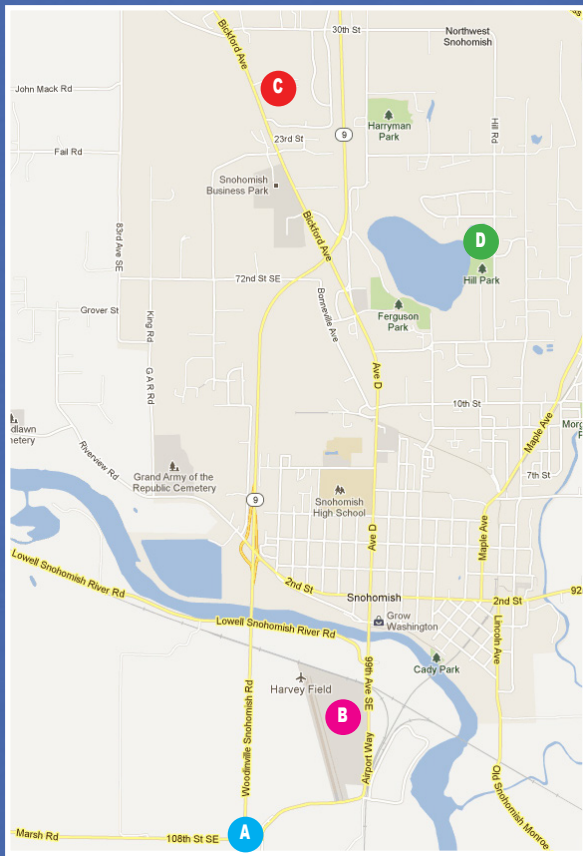

Saturday Stops:

Carnival Harvey Field
Visitor Center Ave D
167 Lincoln – BBQ Competition
506 4th – Senior Ctr for Bingo
Salmon bbq Hill Park, 1610 Park Ave – return to Carnival at Harvey Field

Sunday Stops:

Carnival Harvey Field
Visitor Center Ave D
167 Lincoln – BBQ Competition
Salmon bbq Hill Park, 1610 Park Ave
Snohomish Station for Car Show – return to Carnival Harvey Field

A Youth Mild but Wild Mud Run
Balloon Glow

B Volleyball Tournament
Carnival
Skydiving Demonstrations
Fly a Flight Simulator
Airplane Rides
Introductory Flights
Airport Tours

C Frogstastic Kids Fair
Firefighters Pancake Feed
Custom & Classic Cars Show

D Salmon BBQ

1 Visitors Center
Kids Parade
Grand Parade – goes to Willow

2 Firefighters Waterball

3 Kids Sawdust Treasure Hunt

4 Baby Crawl
Bed Races

5 Frog Jumping Contest

6 Cherry Pit & Watermelon Seed Spitting Contest

7 Local Liquid Arts Beer & Wine Garden
Main Stage Music
Food Court

8 Ice Cream Eating Contest
Pie Eating Contest

9 5 Mile & 1 Mile River run
Herm the Germ Kids Dash
Snohomish HS All Class Reunion

10 Street Fair

11 Farmers Market

12 Bingo

13 Sunday Farmers Market

14 **BBQ Championship**
Public BBQ Sampling
Kids Que Competition

15 Pilchuck Vet Hosp